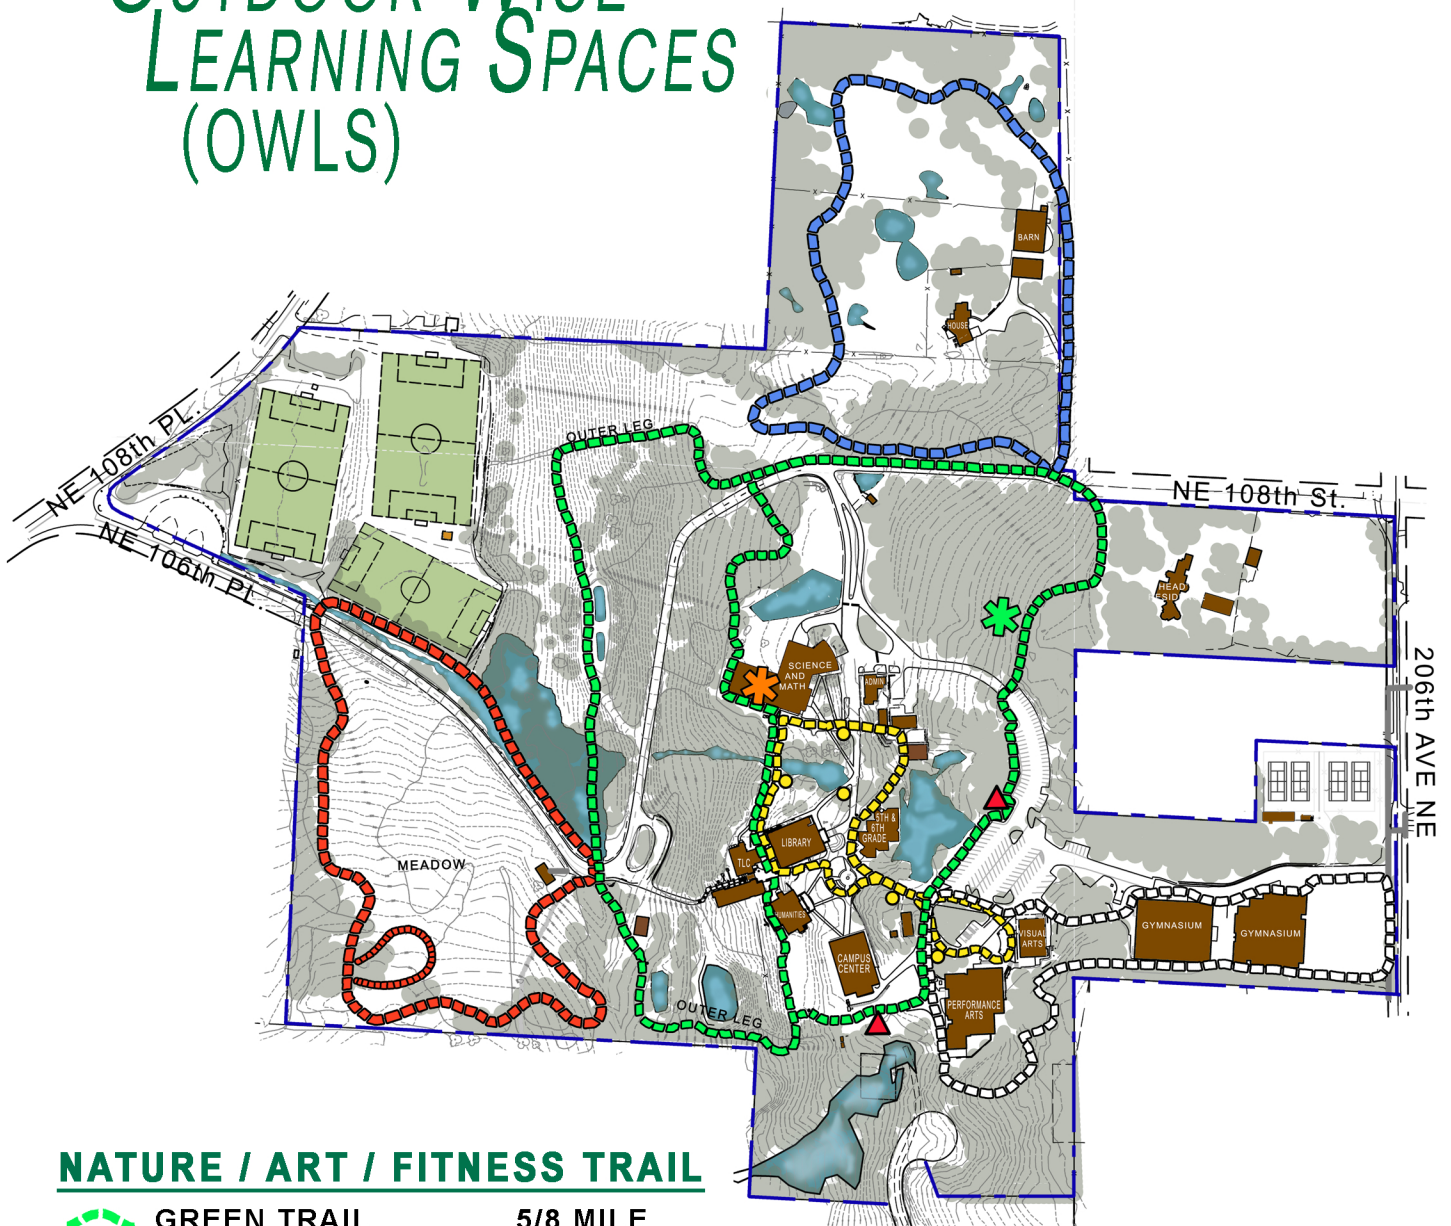

OUTDOOR-WISE LEARNING SPACES (OWLS)

NATURE / ART / FITNESS TRAIL

	GREEN TRAIL	5/8 MILE
	OUTER LEG	3/8 MILE
	GOLD TRAIL	3/8 MILE
	RED TRAIL	1/2 MILE
	WHITE TRAIL	1/2 MILE
	BLUE TRAIL	1/2 MILE

-  OUTDOOR CLASSROOM
-  WEATHER STATION
-  FITNESS STATION
-  OUTDOOR ART GALLERY